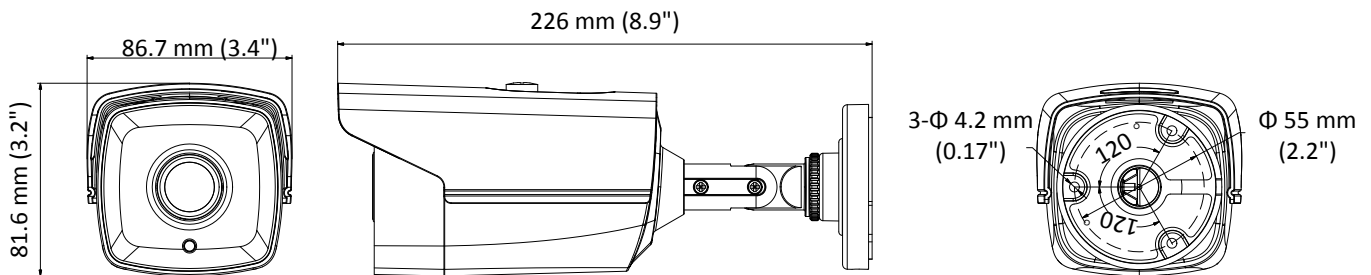

Dimensions